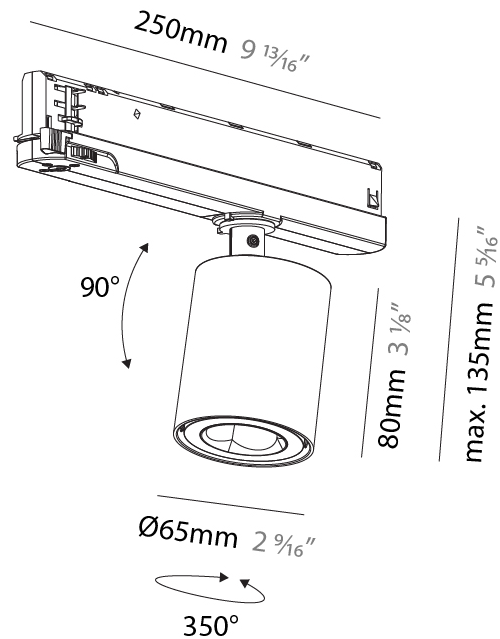

1. To build a product code in our configurator select the specify button on the base model # product page
2. To build a manual product code on this datasheet choose from the options listed below in blue font and add the suffix to the base model #

GENERAL

Series: Oiko Pro In
Brand: Prolicht
Division: Architectural
Mounting Type: Track
Mounting Location: Ceiling
Subcategory: Spots

PHYSICAL

Shape: Cylinder
Diameter (mm): 65
Diameter (in): 2 9/16
Length (mm): 250
Length (in): 9 13/16
Height (mm): 80
Height (in): 3 1/8
Max. Overall Height (mm): 135
Max. Overall Height (in): 5 5/16
Light Distribution: Adjustable / Direct
Fixture Finish: SSR / BKV / CWI / CRY / HAB / UFT / ITA / RUA / FTG / MYG / LOD / PUS / FRO / FUP / KIA / POP / BLS / SPG / MEY / GOH / GUM / CHC / COM / ABZ / JAG / OBR / MOS / ROR
Holder Finish: WHI / BLK
Fixture Material: Aluminum

ELECTRICAL

Lamp Type: LED
Input Wattage (W): 19
Total Output Wattage (W): 17.3
Dimming: Non-Dimmable / 0-10V Dimming
Driver Included: Yes
Driver Location: Integrated
Driver Type: Constant Current - 120Vac
Driver Class: Class 2
Input Voltage (V): 120

LED

Number of LEDs: 1
Color Temperature (°K): 2700 / 3000 / 3500 / 4000
Max. Delivered Lumen (lm): 1547 / 1665 / 1724 / 1759
Nominal Lumen (lm): 1905 / 2050 / 2123 / 2166
CRI: >90 CRI
Lamp Life (hrs): 50000

OPTICAL

Reflector: 50

RATINGS AND CERTIFICATIONS

Certified By: CSA Certified to UL and CSA Standards
IP rating: IP20